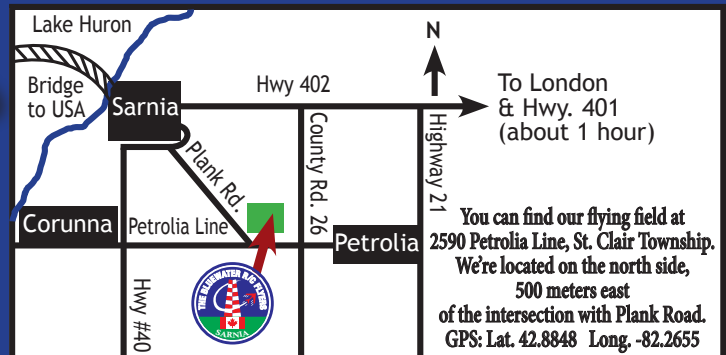

Donations of non perishable food items for The Inn Of The Good Shepherd are appreciated from pilots & spectators.

To London & Hwy. 401
(about 1 hour)

You can find our flying field at
2590 Petrolia Line, St. Clair Township.
We're located on the north side,
500 meters east
of the intersection with Plank Road.
GPS: Lat. 42.8848 Long. -82.2655