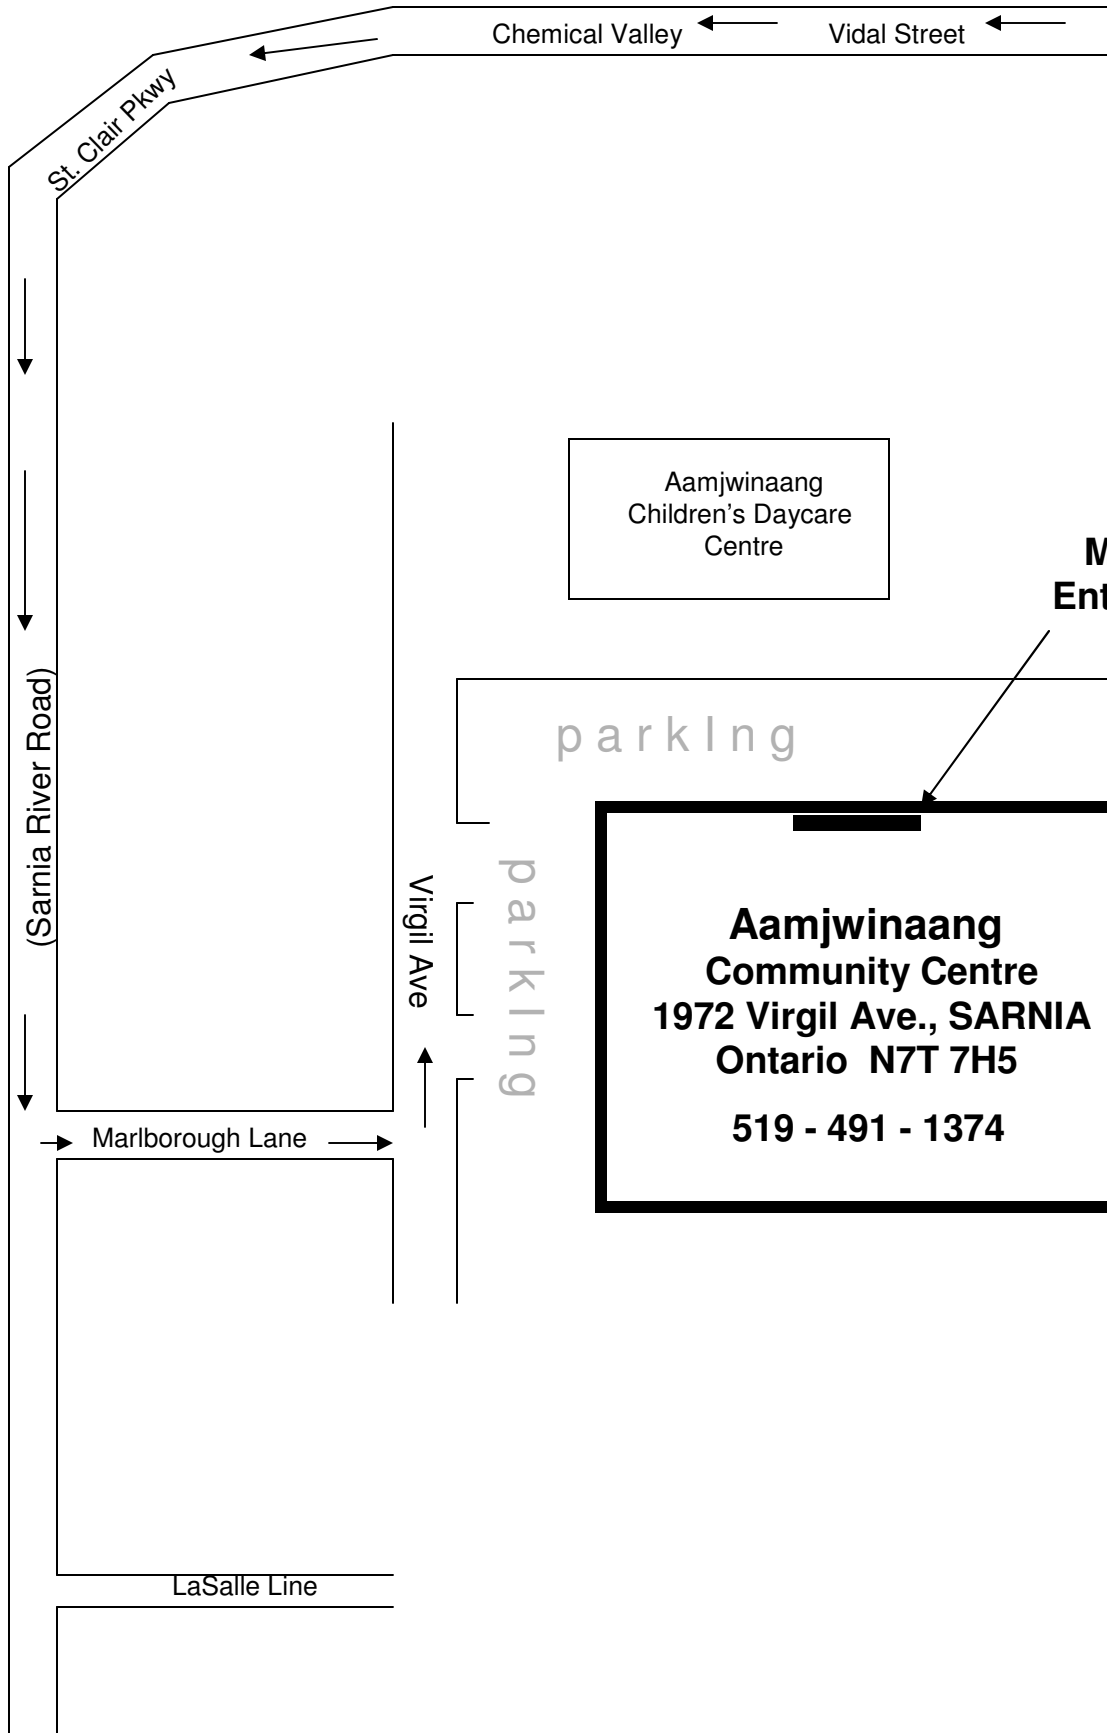

St. Clair River

Chemical Valley

Vidal Street

St. Clair Pkwy

(Sarnia River Road)

Aamjwinaang
Children's Daycare
Centre

**Main
Entrance**

parking

Virgil Ave

parking

**Aamjwinaang
Community Centre
1972 Virgil Ave., SARNIA
Ontario N7T 7H5
519 - 491 - 1374**

Marlborough Lane

LaSalle Line